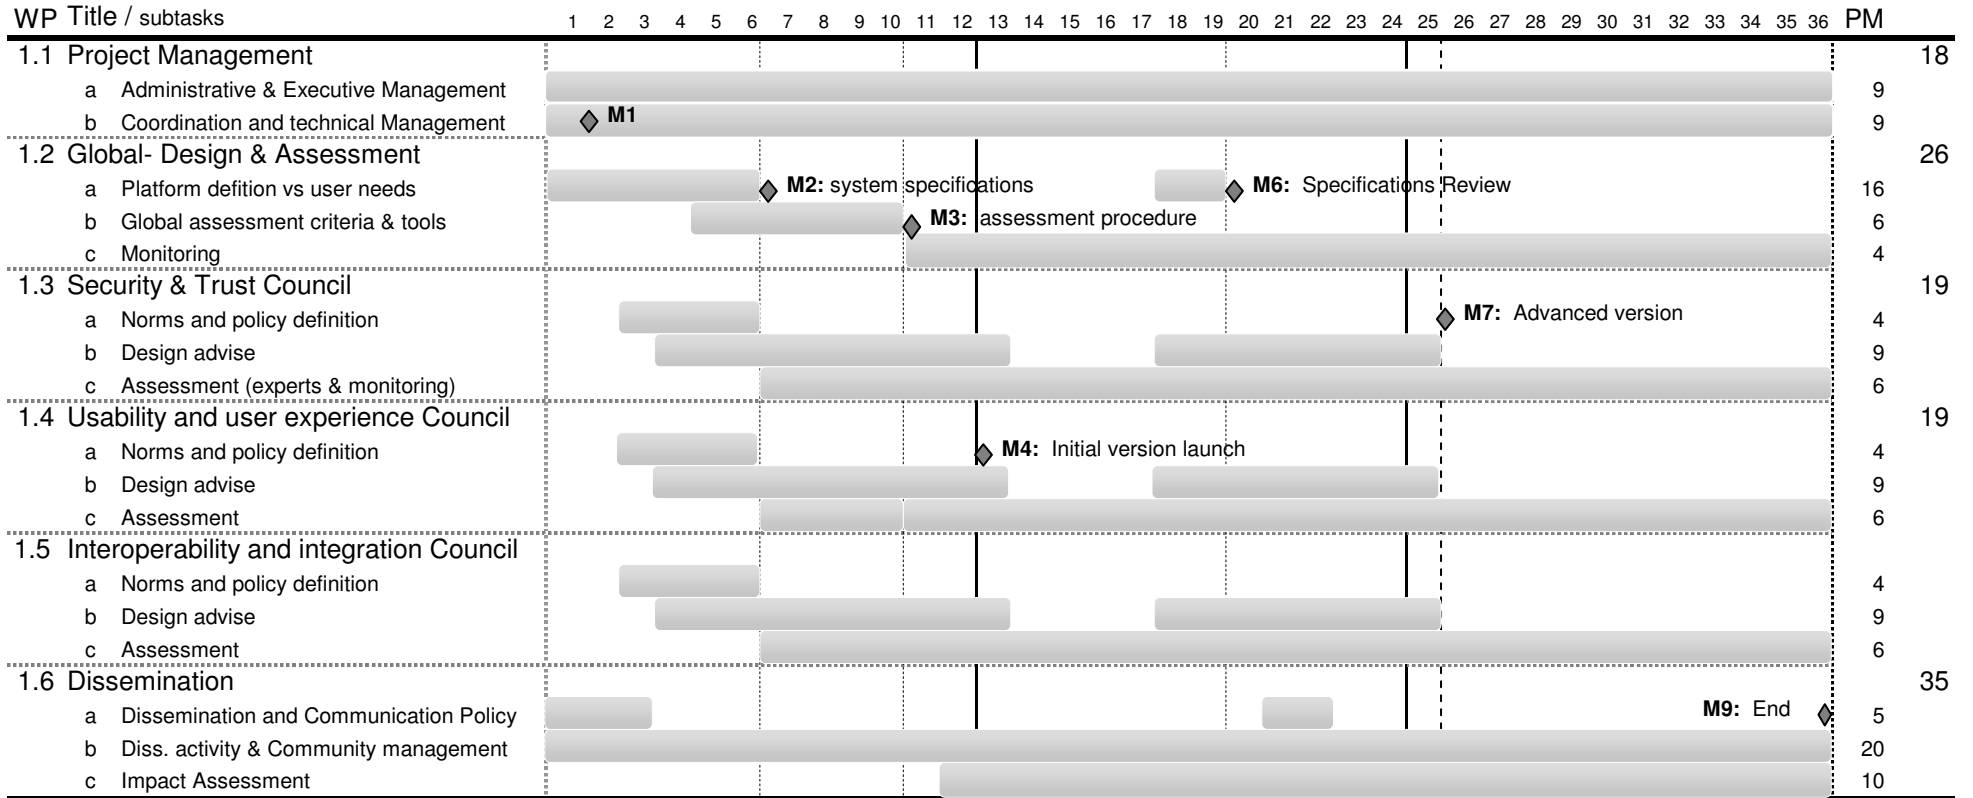

NETWORKING ACTIVITIES

SERVICE ACTIVITIES

WP Title / subtasks

1 2 3 4 5 6 7 8 9 10 11 12 13 14 15 16 17 18 19 20 21 22 23 24 25 26 27 28 29 30 31 32 33 34 35 36

34% **140**

JOINT RESEARCH ACTIVIES

WP Title / subtasks