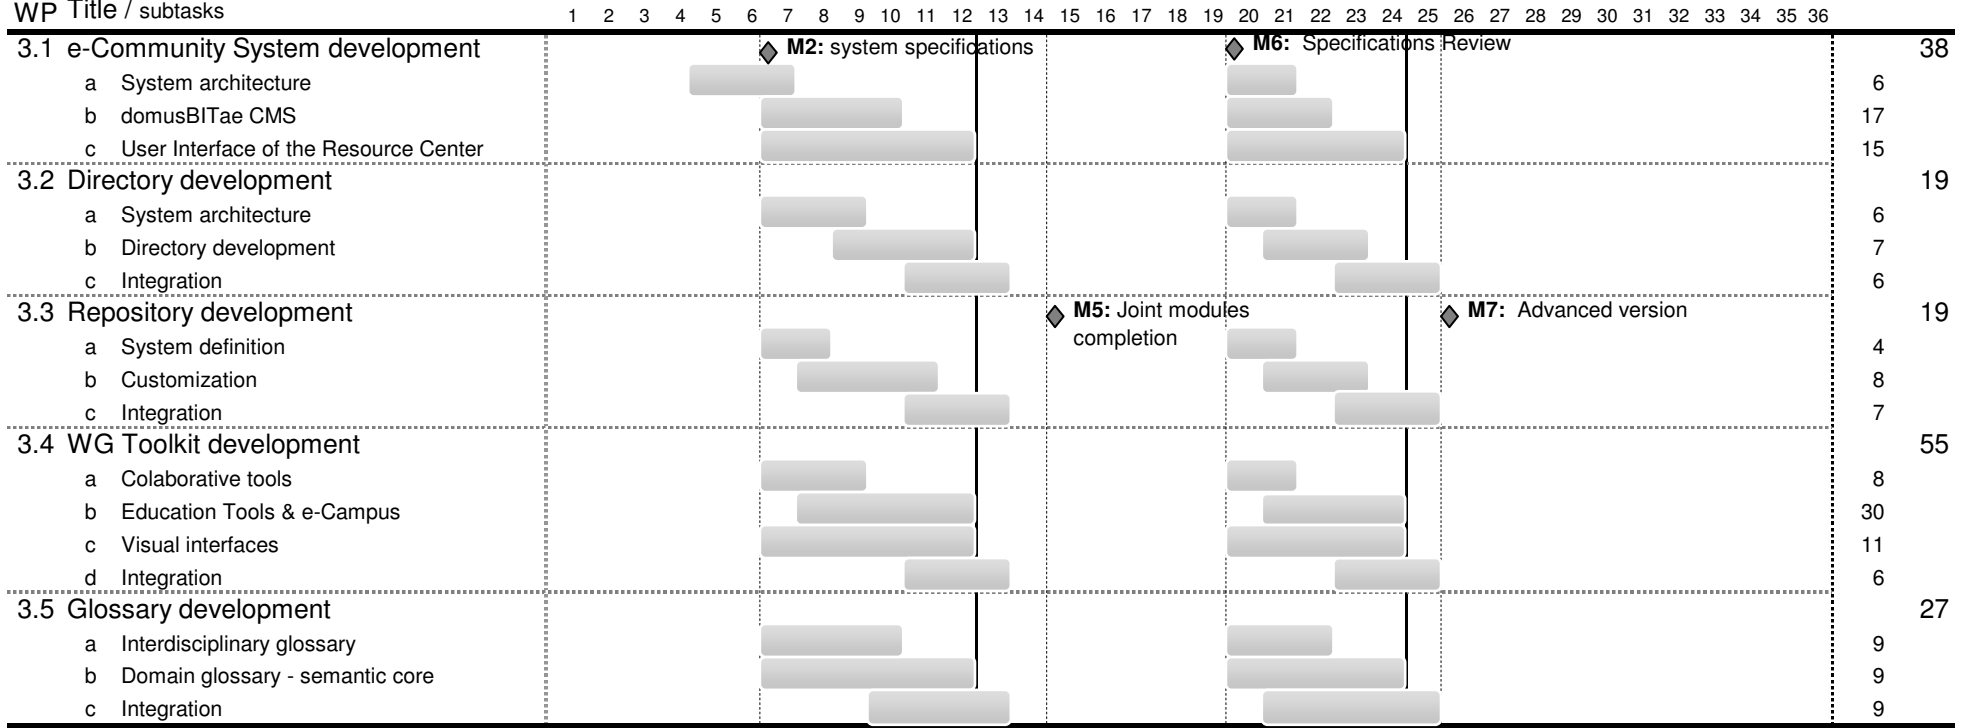

NETWORKING ACTIVITIES

SERVICE ACTIVITIES

WP Title / subtasks

1 2 3 4 5 6 7 8 9 10 11 12 13 14 15 16 17 18 19 20 21 22 23 24 25 26 27 28 29 30 31 32 33 34 35 36

34% **140**

JOINT RESEARCH ACTIVIES

WP Title / subtasks

38% 158

Total P-M **415**