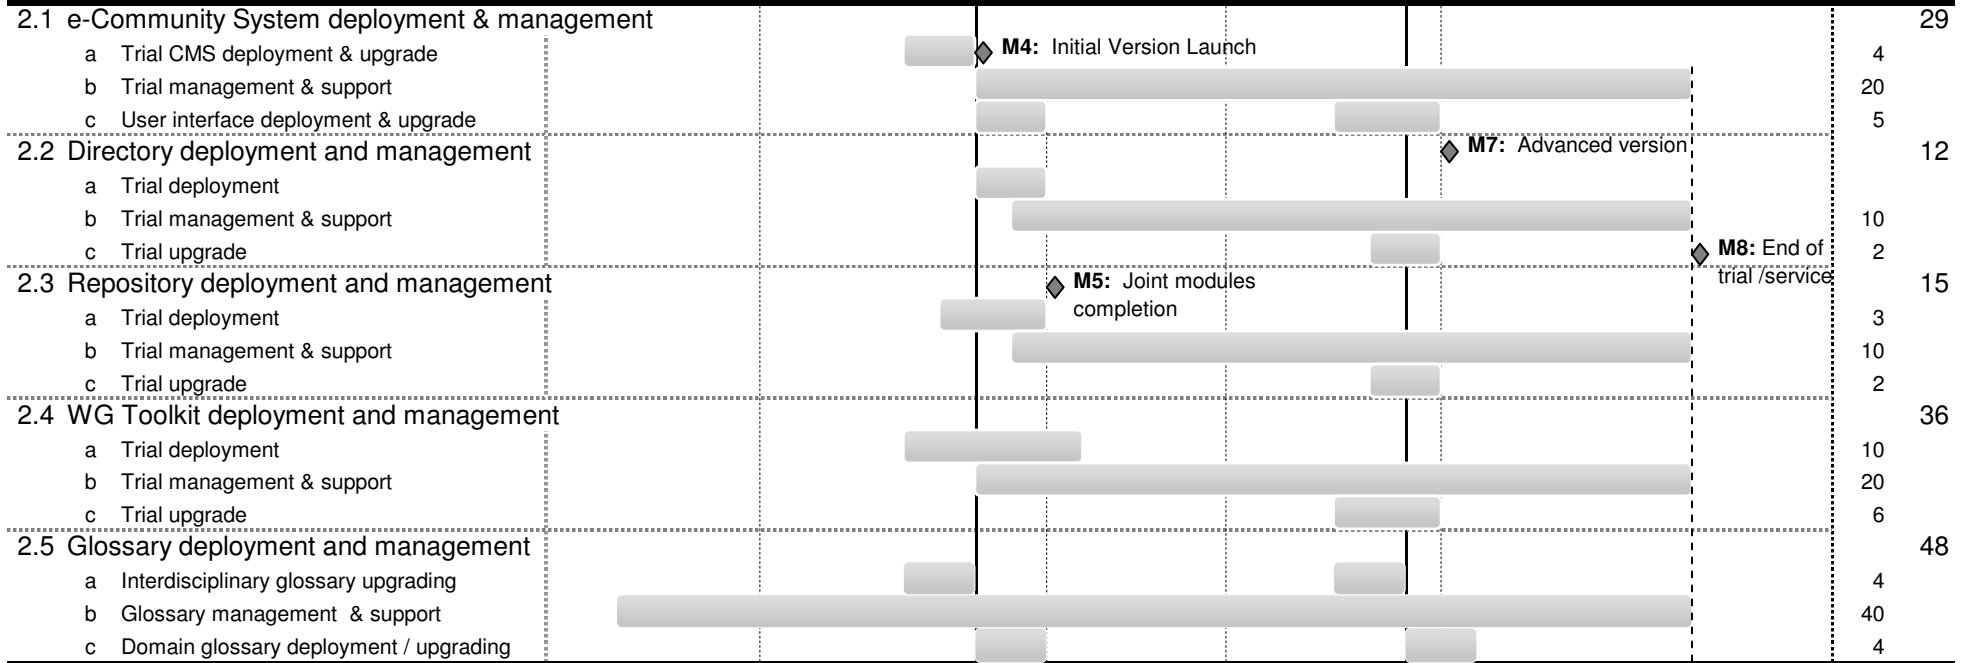

NETWORKING ACTIVITIES

SERVICE ACTIVITIES

WP Title / subtasks

1 2 3 4 5 6 7 8 9 10 11 12 13 14 15 16 17 18 19 20 21 22 23 24 25 26 27 28 29 30 31 32 33 34 35 36

34% **140**

JOINT RESEARCH ACTIVIES

WP Title / subtasks

38% 158

Total P-M **415**